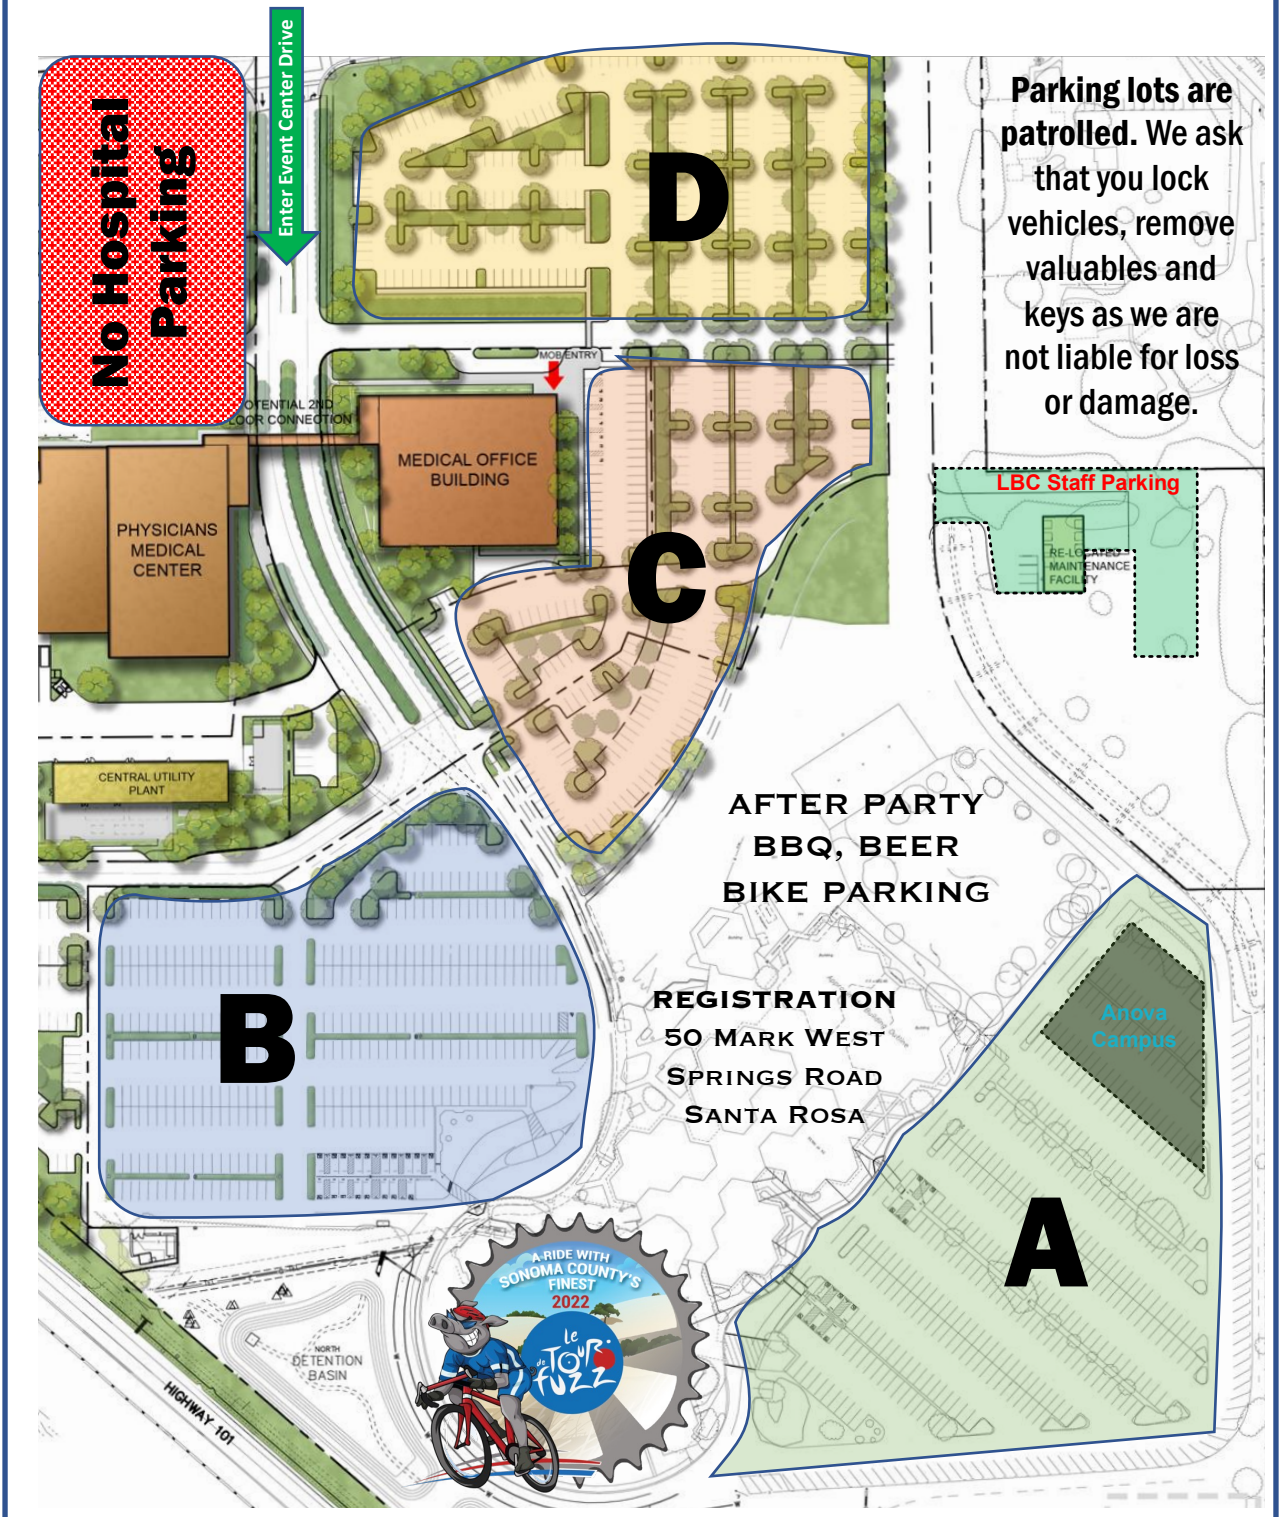

Tour de Fuzz, ON Campus Parking Lots (A, B, C, and D)

Parking lots are patrolled. We ask that you lock vehicles, remove valuables and keys as we are not liable for loss or damage.

LBC Staff Parking

RE-LOCATED MAINTENANCE FACILITY

AFTER PARTY
BBQ, BEER
BIKE PARKING

REGISTRATION
50 MARK WEST
SPRINGS ROAD
SANTA ROSA

Anova
Campus

OFF Campus Overflow, Parking Lot at Kaiser (E)

E

From Event Center, make right turn onto Old Redwood Highway
Continue 1.5 miles South, make a right turn into Kaiser Permanente, Stein Campus
Enter open gate at 3975 Old Redwood Highway – lock vehicle and remove valuables
Cycle back to Event, 1.5 miles North via Old Redwood Highway (left at Bad Ass Coffee)